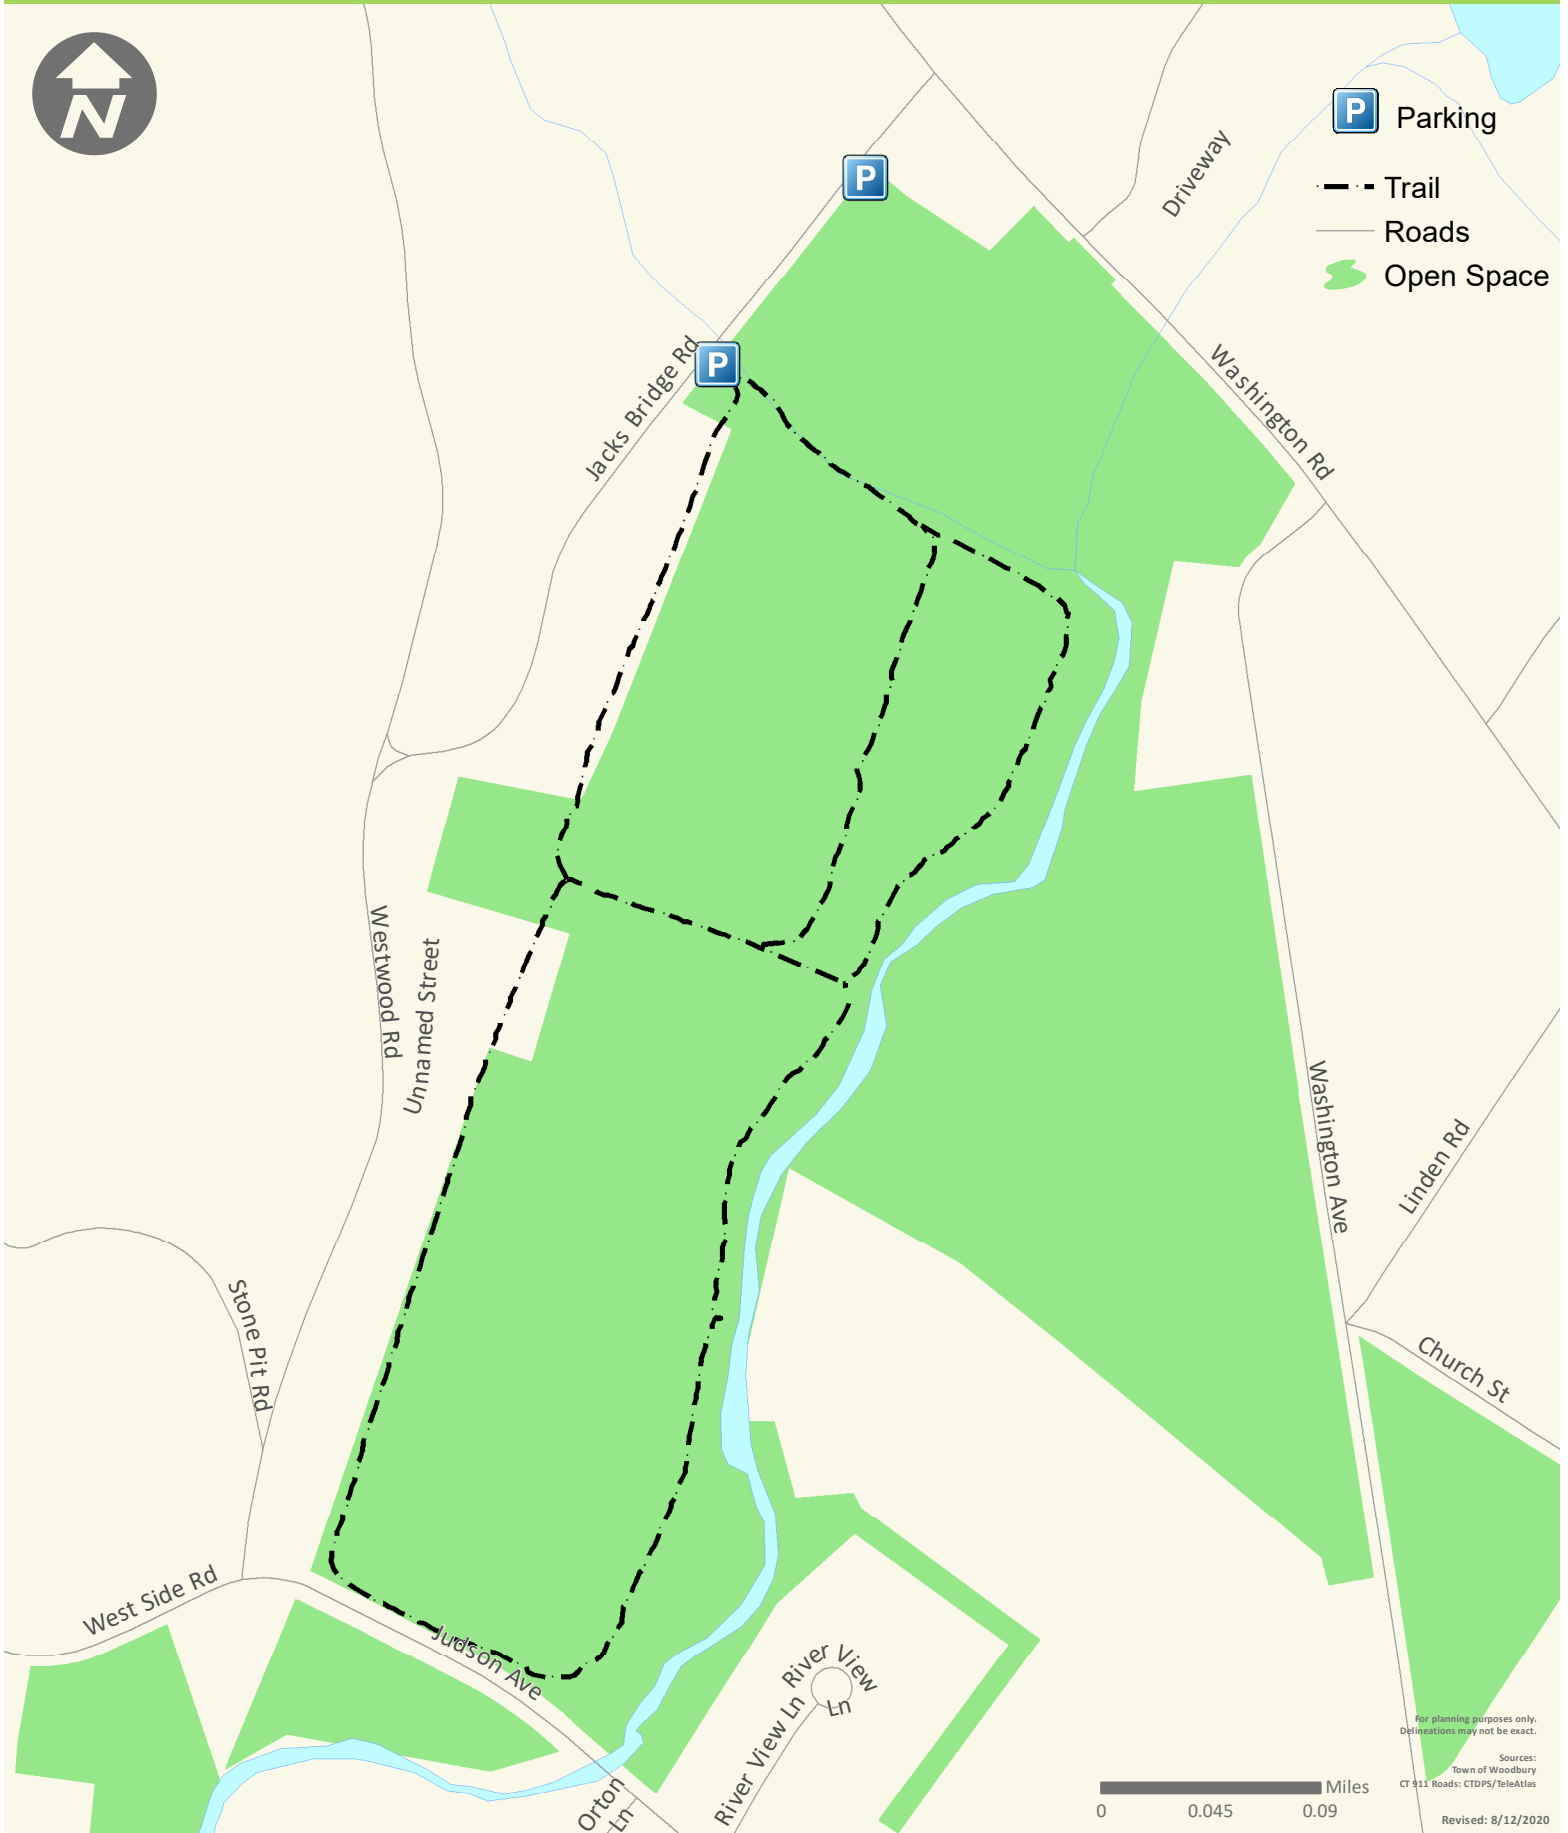

Three Rivers Park Trail Map

Parking

Trail

Roads

Open Space

Sources:
Town of Woodbury
CT 911 Roads: CTGPS/TeleAtlas

Revised: 8/12/2020

NAUGATUCK VALLEY
COUNCIL of GOVERNMENTS